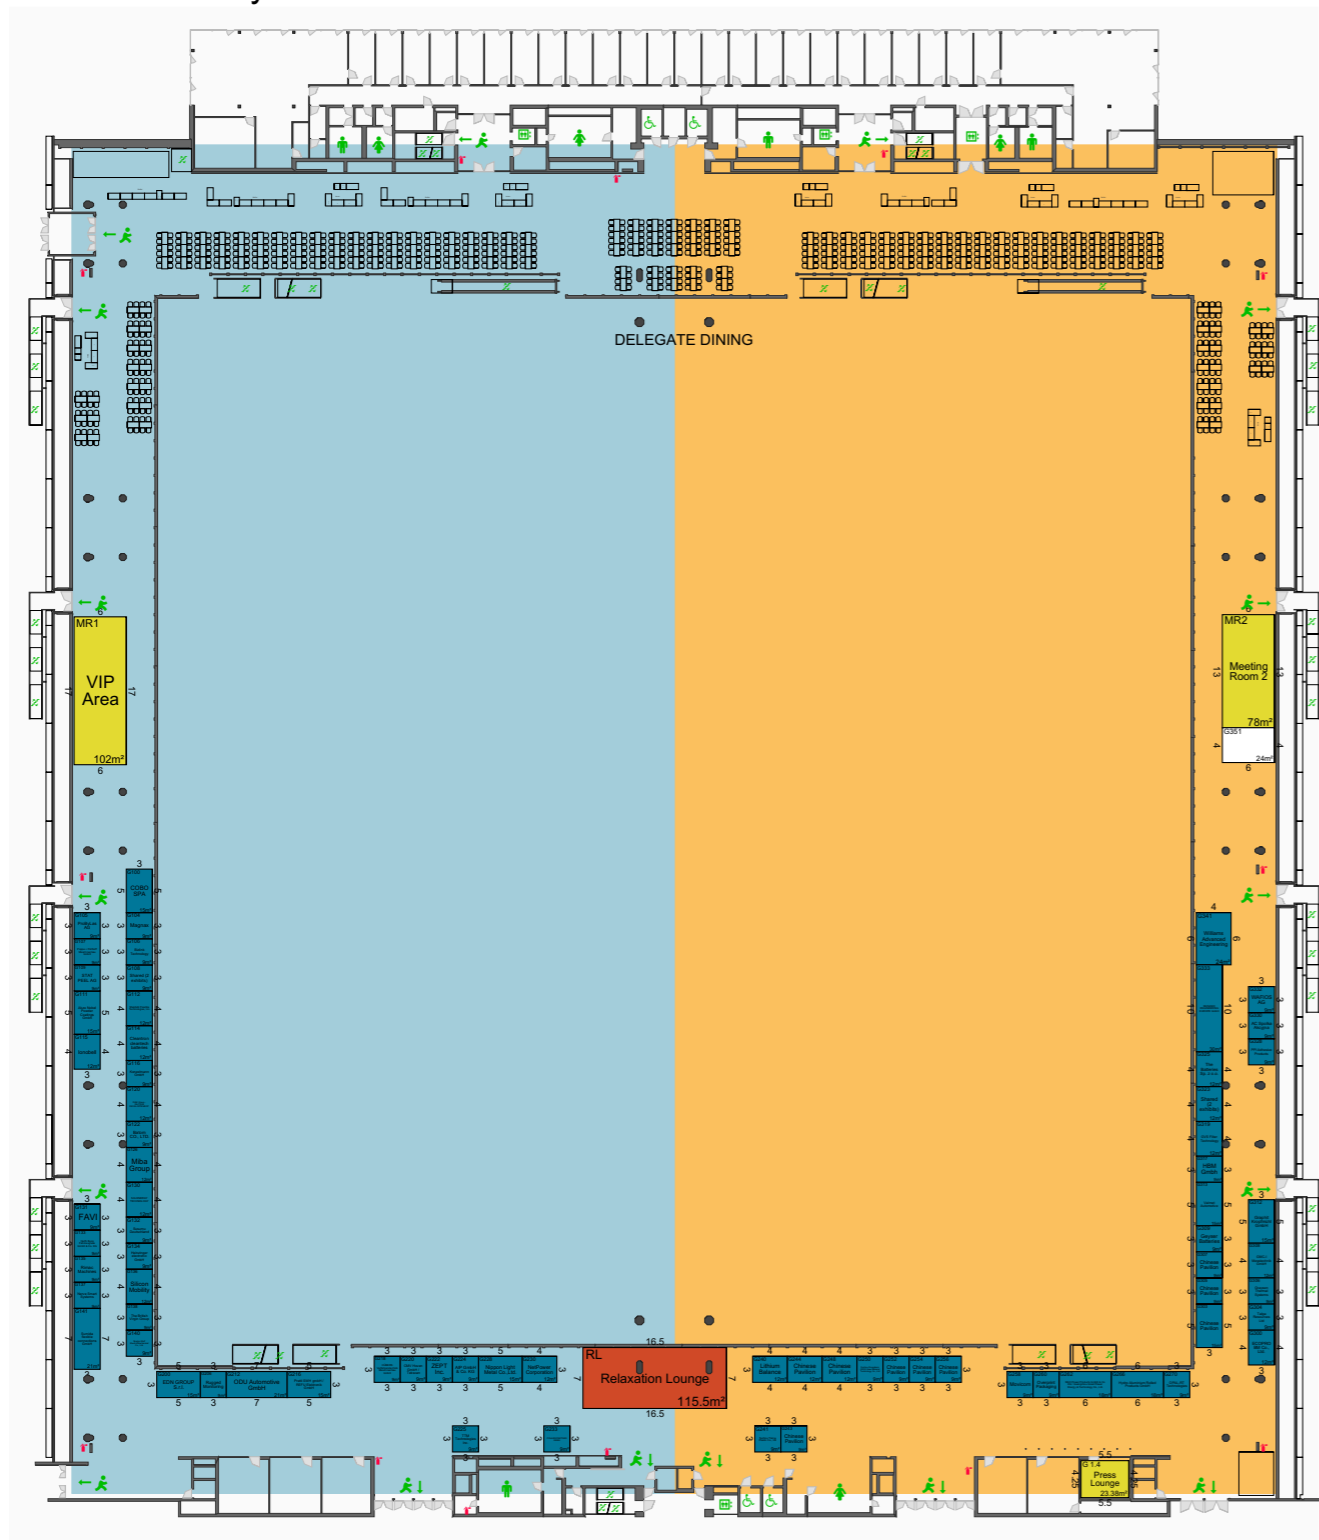

TBE EVE 2019

Event date: 7th May 2019 - 9th May 2019

PDF created: 17th Feb 2019, 8:01pm (subject to updates)

Objects key

Physical and build obstruction

- No build zone
- Pillar

Other

- Emergency aisle
- Duct
- Height limit
- Wall

Stands key

- Available
- Reserved
- Networking Lounge
- Show Management
- Networking Lounge 2
- Sold

Halle 1 - Gallery Level

Halle 1 - Ground Level